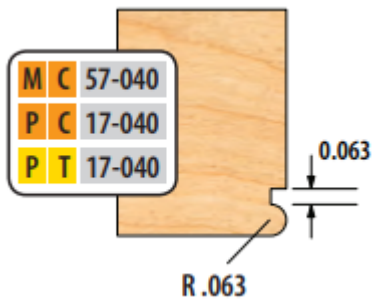

Edge of Arlington Saw & Tool, Inc.

124 South Collins
Arlington, TX 76010
Phone: 817-461-7171 • Fax: 817-795-6651
Toll Free: 888-461-7171
Email: info@eoasaw.com
Website: www.eoasaw.com

Item #PC 17-040, Freeborn Bead Cutter - 1-1/4" Bore (Pro-Line), 3-Wing, 4" Dia, .063 Bead Radius \$188.70

Thank you for shopping with us!

Pro-Line Shaper Cutters
1-1/4" Bore
3-Wing
4" Diameter

SPECIFICATIONS

Manufacturer	Freeborn Tool
Bore	1 1/4 in
Profile	Bead Cutters - 040
Radius	1/16 in
Style	1-1/4 in Bore (Pro-Line)
Wings	3