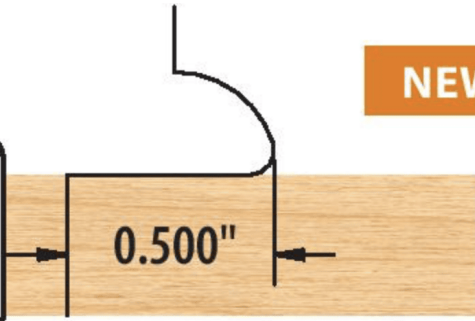

---

Eased  
Edge Glass  
Groover  
Pattern Side  
Groover Only

M	C	50-702
P	C	10-702
P	T	10-702

**NEW**

**Item #PC  
10-702,  
Freeborn  
Center  
Groover  
2-Piece  
Set -  
1-1/4"  
Bore  
(Pro-Line)  
\$269.45**