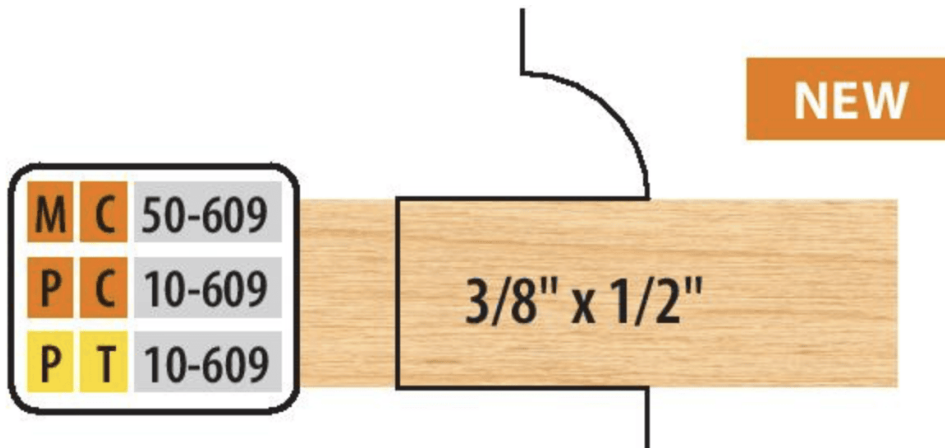

Edge of Arlington Saw & Tool, Inc.

124 South Collins
Arlington, TX 76010
Phone: 817-461-7171 • Fax: 817-795-6651
Toll Free: 888-461-7171
Email: info@eoasaw.com
Website: www.eoasaw.com

Item #PC 10-609, Freeborn Center Groover 2-Piece Set - 1-1/4" Bore (Pro-Line) \$183.60

Thank you for shopping with us! At time of purchase, you may substitute the following tongue & groove cutters for the standard tongue & groove cutters in your cope & pattern set, at no additional charge. If you choose an optional center groover set, you will be unable to do the tongue & groove option. Available on all M-50 and P-10 series cope & patterns. Diameters will no longer be the same, requiring fence adjustments between cuts. Center groovers only - profile cutters not included. **Please contact us for assistance in ordering options.**

SPECIFICATIONS

Manufacturer Freeborn Tool

Bore 1-1/4 in

Note Center Groovers Only - Profile Cutters Not Included. 7/8 in Material Min

Style 1-1/4 in Bore (Pro-Line)