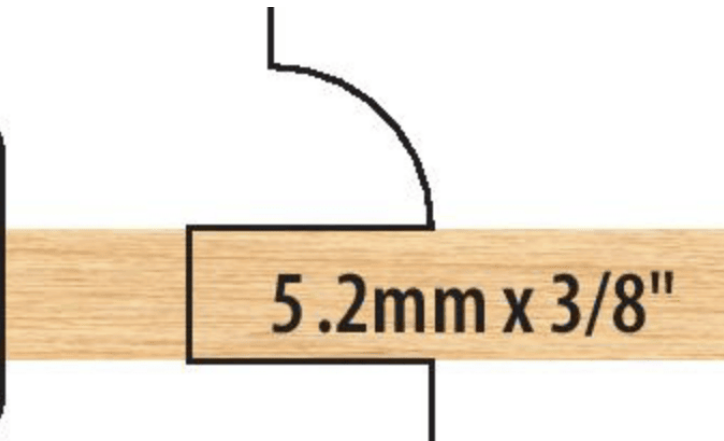

M	C	50-607
P	C	10-607
P	T	10-607

**Item #PC  
10-607,  
Freeborn  
Center Groover  
2-Piece Set -  
1-1/4" Bore  
(Pro-Line)  
\$183.60**

Thank you for shopping with us! At time of purchase, you may substitute the following tongue & groove cutters for the standard tongue & groove cutters in your cope & pattern set, at no additional charge. If you choose an optional center groover set, you will be unable to do the tongue & groove option. Available on all M-50 and P-10 series cope & patterns. Diameters will no longer be the same, requiring fence adjustments between cuts. Center groovers only - profile cutters not included.

### SPECIFICATIONS

<b>Manufacturer</b>	Freeborn Tool
<b>Bore</b>	1-1/4 in