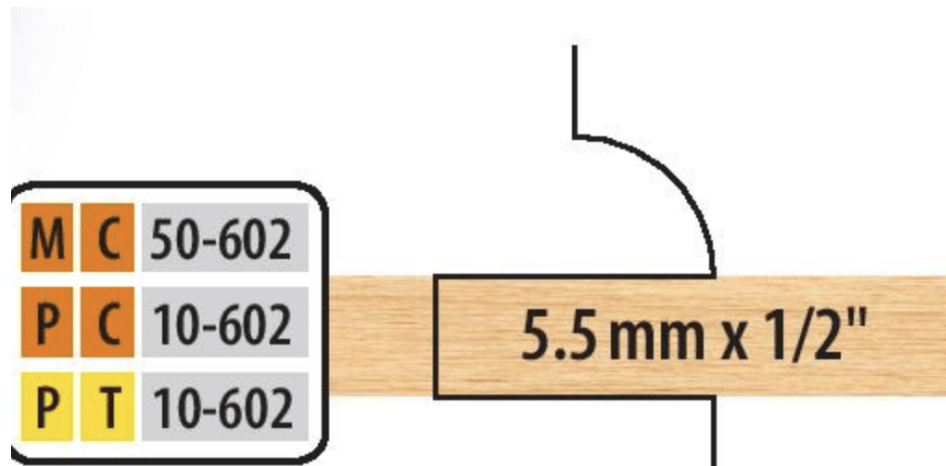

### Item #PC 10-602, Freeborn Center Groover 2-Piece Set - 1-1/4" Bore (Pro-Line) \$183.60

Thank you for shopping with us! At time of purchase, you may substitute the following tongue & groove cutters for the standard tongue & groove cutters in your cope & pattern set, at no additional charge. If you choose an optional center groover set, you will be unable to do the tongue & groove option. Available on all M-50 and P-10 series cope & patterns. Diameters will no longer be the same, requiring fence adjustments between cuts. Center groovers only - profile cutters not included.