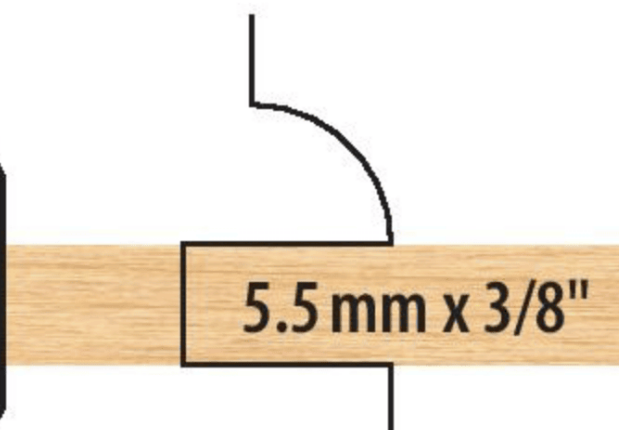

Edge of Arlington Saw & Tool, Inc.

124 South Collins
Arlington, TX 76010
Phone: 817-461-7171 • Fax: 817-795-6651
Toll Free: 888-461-7171
Email: info@eoasaw.com
Website: www.eoasaw.com

M	C	50-601
P	C	10-601
P	T	10-601

Item #PC 10-601, Freeborn Center Groover 2-Piece Set - 1-1/4" Bore (Pro-Line) $183.60

Thank you for shopping with us! At time of purchase, you may substitute the following tongue & groove cutters for the standard tongue & groove cutters in your cope & pattern set, at no additional charge. If you choose an optional center groover set, you will be unable to do the tongue & groove option. Available on all M-50 and P-10 series cope & patterns. Diameters will no longer be the same, requiring fence adjustments between cuts. Center groovers only - profile cutters not included. **Please contact us for assistance in ordering options.**

SPECIFICATIONS

Manufacturer	Freeborn Tool
Bore	1-1/4 in
Note	Center Groovers Only - Profile Cutters Not Included.
Style	1-1/4 in Bore (Pro-Line)