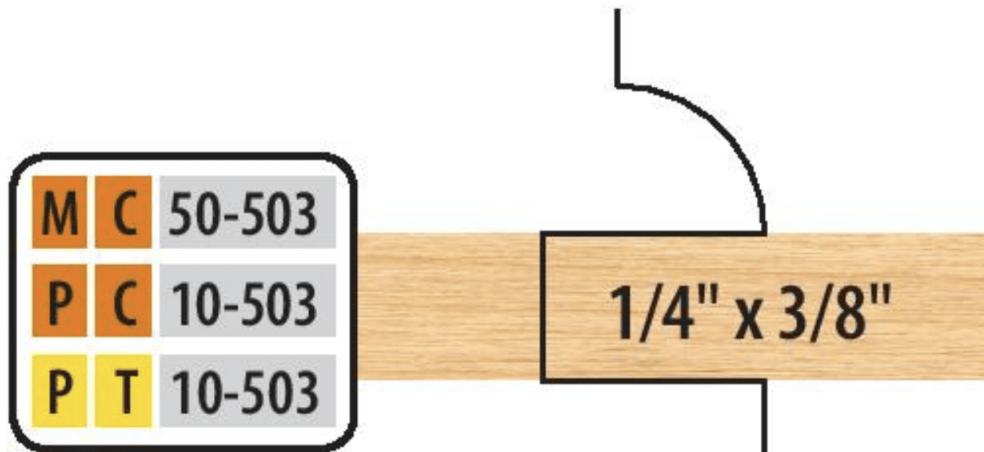

**Item #PC 10-503,  
Freeborn Center  
Groover 2-Piece Set  
- 1-1/4" Bore (Pro-  
Line)  
\$183.60**

Thank you for shopping with us! At time of purchase, you may substitute the following tongue & groove cutters for the standard tongue & groove cutters in your cope & pattern set, at no additional charge. If you choose an optional center groover set, you will be unable to do the tongue & groove option. Available on all M-50 and P-10 series cope & patterns. Diameters will no longer be the same, requiring fence adjustments between cuts. Center groovers only - profile cutters not included. **Please contact us for assistance in ordering options.**

### SPECIFICATIONS

<b>Manufacturer</b>	Freeborn Tool
<b>Bore</b>	1-1/4 in
<b>Note</b>	Center Groovers Only - Profile Cutters Not Included.
<b>Style</b>	1-1/4 in Bore (Pro-Line)