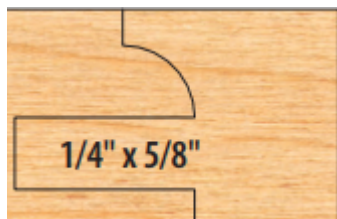

Edge of Arlington Saw & Tool, Inc.

124 South Collins
Arlington, TX 76010
Phone: 817-461-7171 • Fax: 817-795-6651
Toll Free: 888-461-7171
Email: info@eoasaw.com
Website: www.eoasaw.com

Item #PC 10-502, Freeborn Center Groover 2-Piece Set - 1-1/4" Bore (Pro-Line) **\$183.60**