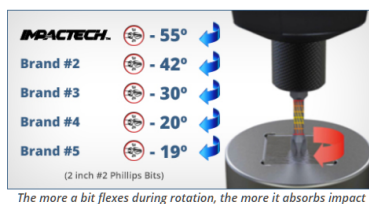

SPECIFICATIONS

Manufacturer	Vega Industries
Length	3 1/2 in
Tip/Point	10
Unit Price	$2.38
Pack Quantity	Bulk pack of 5