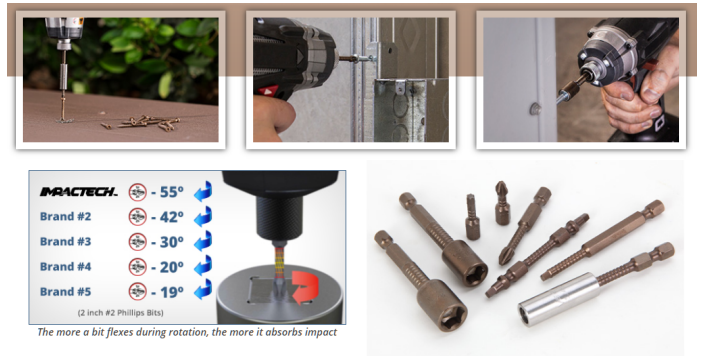

### Item #P165MN416-C1, Vega Impacttech™ Magnetic Nutsetters \$33.00

Thank you for shopping with us!

Made from S2 modified shock resistant steel for professional performance and durability. Patented spiral torsion zone absorbs impact and extends bit life. High strength industrial magnet.