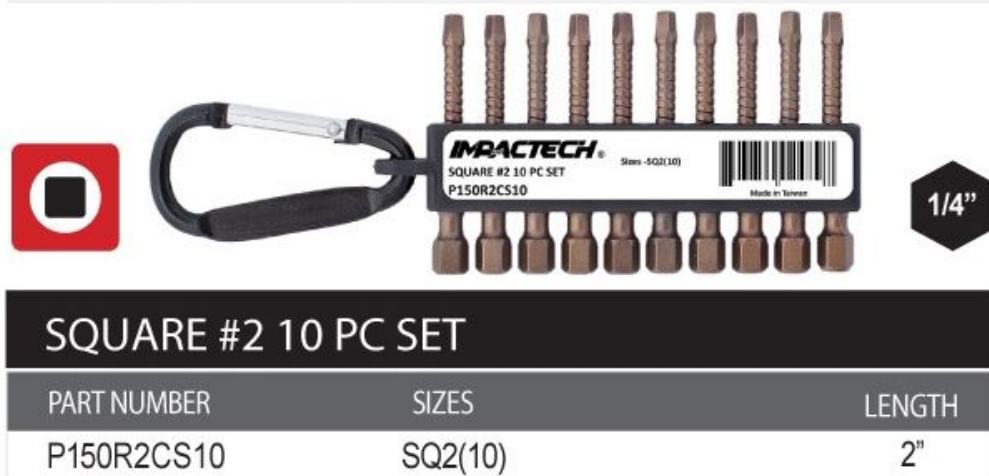

Edge of Arlington Saw & Tool, Inc.

124 South Collins
Arlington, TX 76010
Phone: 817-461-7171 • Fax: 817-795-6651
Toll Free: 888-461-7171
Email: info@eoasaw.com
Website: www.eoasaw.com

Item
#P150R2CS10,
Vega
Impactech™
10-Piece
Square #2
Driver Bit Set
\$11.05

Thank you for shopping with us!

Made from S2 modified shock resistant steel for professional performance and durability. Patented spiral torsion zone absorbs impact and extends bit life. Proprietary precision CNC machined tips for excellent fit in fastener recess. Tested to outperform all leading brands in lifecycle and tip failure testing.

SPECIFICATIONS

Manufacturer	Vega Industries
Includes	2 in length; sizes SQ2 (10)
No. of Pieces	10