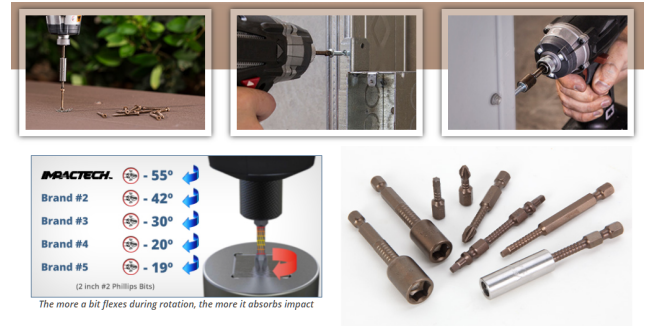

Thank you for shopping with us!

Made from S2 modified shock resistant steel for professional performance and durability. Patented spiral torsion zone absorbs impact and extends bit life. High strength industrial magnet.

SPECIFICATIONS

Manufacturer	Vega Industries
Length	6 in
Size	5/16 in
Unit Price	\$8.28
Pack Quantity	Bulk pack of 5