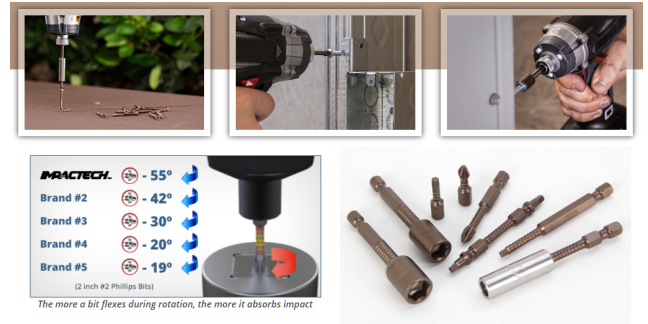

### Item #P1150MN416S, Vega Impactech™ Magnetic Nutsetters \$43.50

Thank you for shopping with us!

Made from S2 modified shock resistant steel for professional performance and durability. Patented spiral torsion zone absorbs impact and extends bit life. High strength industrial magnet.

## SPECIFICATIONS

<b>Manufacturer</b>	Vega Industries
<b>Length</b>	6 in
<b>Size</b>	1/4 in
<b>Unit Price</b>	\$8.70
<b>Pack Quantity</b>	Bulk pack of 5