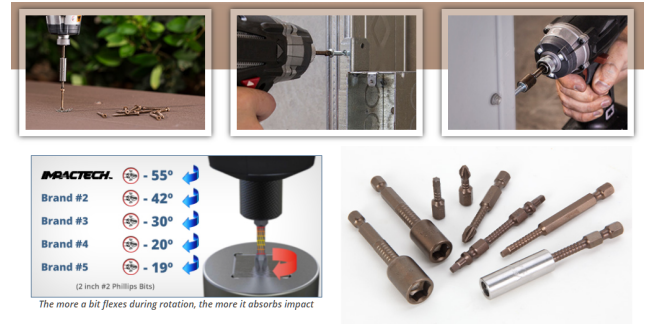

### Item #P1100MN716S, Vega Impactech™ Magnetic Nutsetters \$39.00

Thank you for shopping with us!

Made from S2 modified shock resistant steel for professional performance and durability. Patented spiral torsion zone absorbs impact and extends bit life. High strength industrial magnet.

## SPECIFICATIONS

<b>Manufacturer</b>	Vega Industries
<b>Length</b>	4 in
<b>Size</b>	7/16 in
<b>Unit Price</b>	\$7.80
<b>Pack Quantity</b>	Bulk pack of 5