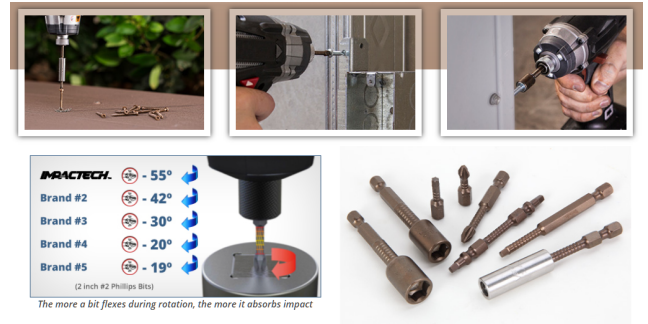

Thank you for shopping with us!

Made from S2 modified shock resistant steel for professional performance and durability. Patented spiral torsion zone absorbs impact and extends bit life. High strength industrial magnet.

SPECIFICATIONS

Manufacturer	Vega Industries
Length	4 in
Size	7/16 in
Unit Price	\$7.80
Pack Quantity	Bulk pack of 5