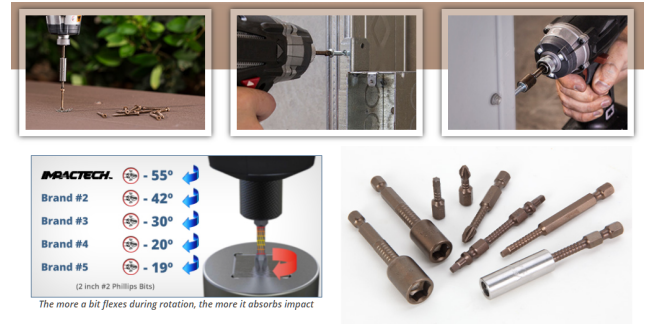

Thank you for shopping with us!

Made from S2 modified shock resistant steel for professional performance and durability. Patented spiral torsion zone absorbs impact and extends bit life. High strength industrial magnet.

SPECIFICATIONS

Manufacturer	Vega Industries
Length	4 in
Size	5/16 in
Unit Price	\$8.70
Pack Quantity	Bulk pack of 5