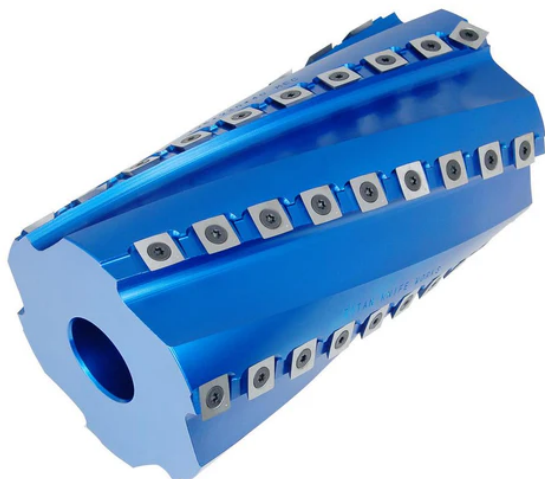

Edge of Arlington Saw & Tool, Inc.

124 South Collins
Arlington, TX 76010
Phone: 817-461-7171 • Fax: 817-795-6651
Toll Free: 888-461-7171
Email: info@eoasaw.com
Website: www.eoasaw.com

Item #MS14067, Global Tooling Spiral Insert Knife Surfacing Heads **\$1,136.54**

Thank you for shopping with us!

SPECIFICATIONS

| | |
|---------------------|-----------------------------|
| Manufacturer | Global Tooling |
| Diameter | 140 mm |
| Bore | 1 13/16 in |
| Knives | 6 |
| Includes | Set of Knives & Torx Wrench |
| Type | -- |