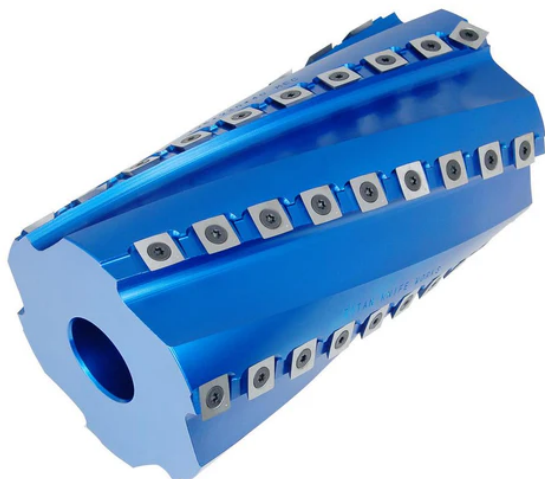

### Item #MS14064, Global Tooling Spiral Insert Knife Surfacing Heads **\$775.97**

Thank you for shopping with us!

#### SPECIFICATIONS

<b>Manufacturer</b>	Global Tooling
<b>Diameter</b>	140 mm
<b>Bore</b>	1 13/16 in
<b>Knives</b>	6
<b>Includes</b>	Set of Knives & Torx Wrench
<b>Type</b>	--