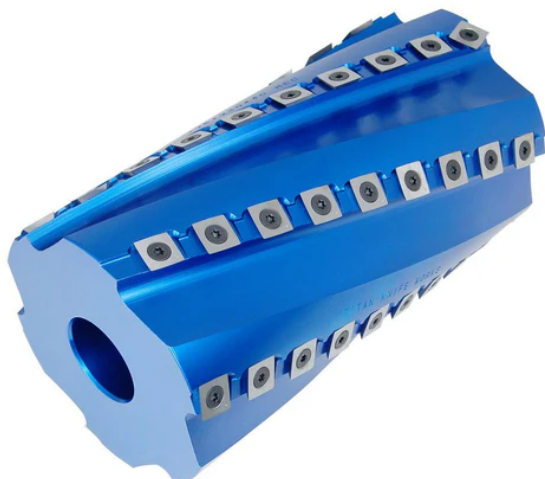

### Item #MS14062, Global Tooling Spiral Insert Knife Surfacing Heads **\$548.66**

Thank you for shopping with us!

#### SPECIFICATIONS

<b>Manufacturer</b>	Global Tooling
<b>Diameter</b>	140 mm
<b>Bore</b>	1 13/16 in
<b>Knives</b>	6
<b>Includes</b>	Set of Knives & Torx Wrench
<b>Type</b>	--