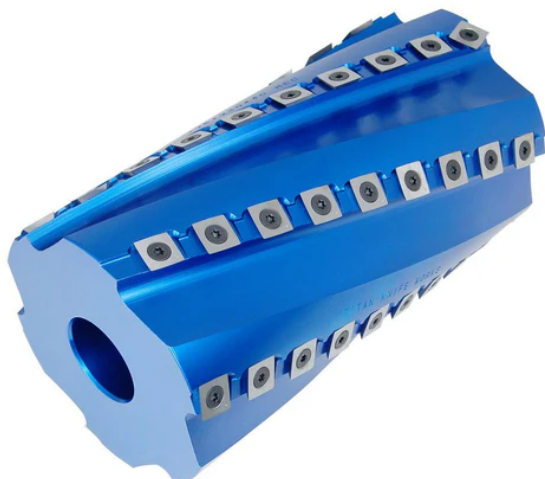

### Item #MS12569-1.5, Global Tooling Spiral Insert Knife Surfacing Heads **\$1,332.45**

Thank you for shopping with us!

#### SPECIFICATIONS

<b>Manufacturer</b>	Global Tooling
<b>Diameter</b>	125 mm
<b>Bore</b>	1.5 in
<b>Knives</b>	6
<b>Includes</b>	Set of Knives & Torx Wrench
<b>Type</b>	--