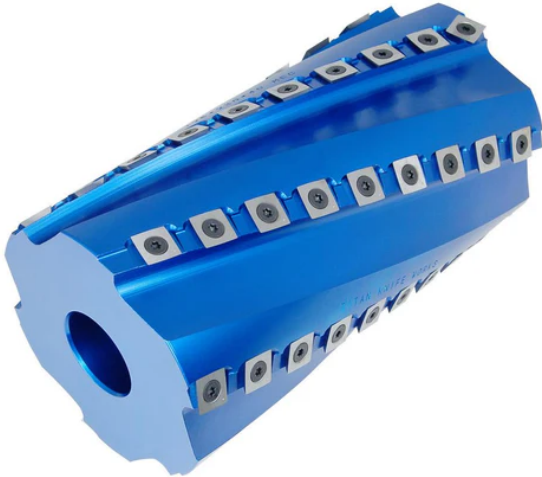

Edge of Arlington Saw & Tool, Inc.

124 South Collins
Arlington, TX 76010
Phone: 817-461-7171 • Fax: 817-795-6651
Toll Free: 888-461-7171
Email: info@eoasaw.com
Website: www.eoasaw.com

Item #MS12568, Global Tooling Spiral Insert Knife Surfacing Heads **\$1,184.43**

Thank you for shopping with us!

SPECIFICATIONS

Manufacturer	Global Tooling
Diameter	125 mm
Bore	40 mm
Knives	6
Includes	Set of Knives & Torx Wrench
Type	--