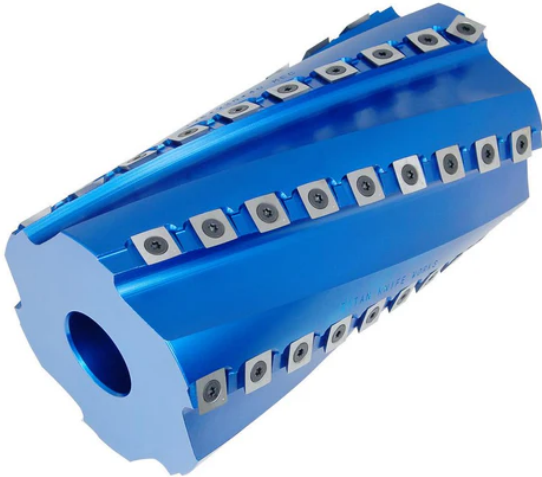

Edge of Arlington Saw & Tool, Inc.

124 South Collins
Arlington, TX 76010
Phone: 817-461-7171 • Fax: 817-795-6651
Toll Free: 888-461-7171
Email: info@eoasaw.com
Website: www.eoasaw.com

Item #MS12564-1.5, Global Tooling Spiral Insert Knife Surfacing Heads **\$725.02**

Thank you for shopping with us!

SPECIFICATIONS

Manufacturer	Global Tooling
Diameter	125 mm
Bore	1.5 in
Knives	6
Includes	Set of Knives & Torx Wrench
Type	--