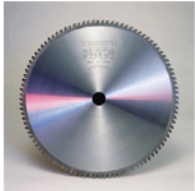

Edge of Arlington Saw & Tool, Inc.

124 South Collins
Arlington, TX 76010
Phone: 817-461-7171 • Fax: 817-795-6651
Toll Free: 888-461-7171
Email: info@eoasaw.com
Website: www.eoasaw.com

Item #MP-355100AB2, Tenryu Miter-Pro Plus Series for Miter & Slide Miter Saws **$243.00**

Thank you for shopping with us!

All the features of the Miter-Pro Series PLUS added technological improvements to make them better and more heavy-duty than ever.