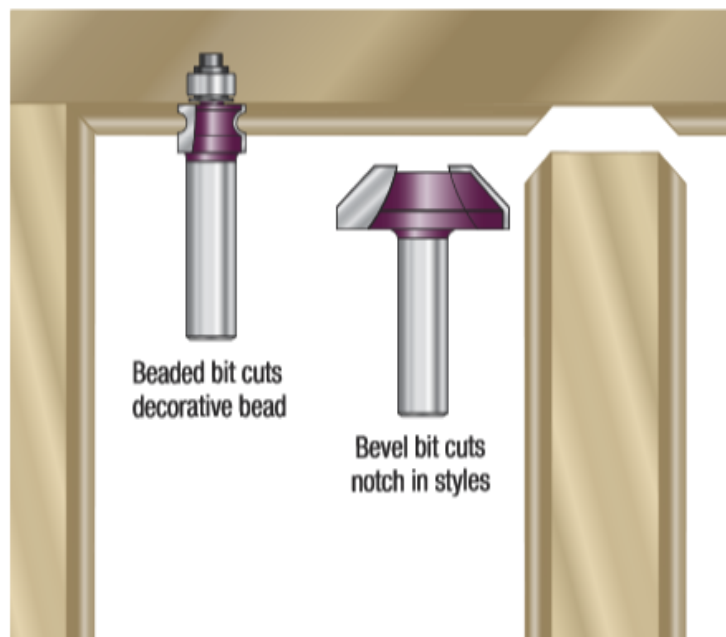

### Item #MD530, Amana Pro-Series Beaded Face Frame 2-Piece Set, Carbide-Tipped, 2 Flute \$58.24

Thank you for shopping with us! Beaded face frame set consists of two tools: Half round tool that makes the bead and bevel trimming tool that cuts the joint where the bead meets the corner of the face frame. This 2-piece set was designed to cut beautiful face frames. The beaded bit creates the decorative bead while the bevel bit creates the frame profile.

Beaded bit cuts decorative bead

Bevel bit cuts notch in styles

## SPECIFICATIONS

<b>Manufacturer</b>	Amana Tool
<b>Includes</b>	Beaded Bit & Bevel Bit
<b>Material</b>	N/A
<b>Part Descp.</b>	Beaded Face Frame 2-Piece Set, Carbide-Tipped, 2 Flute
<b>Shank</b>	1/2 in