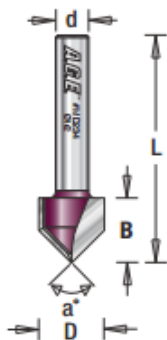

### Item #MD374, Amana Pro-Series Base Molding Router Bit \$60.26

Thank you for shopping with us!

One of the easiest ways to dress up a room is to replace the base molding with a wide, bold profile. 2-Flute Pro-Series Carbide-Tipped

#### SPECIFICATIONS

<b>Manufacturer</b>	Amana Tool
<b>Diameter</b>	1 7/16 in
<b>Cut Height, Length, or Width</b>	19/32 in
<b>Flute</b>	2
<b>Overall Length</b>	2 in
<b>Radius</b>	5/16 in
<b>R1/Radius</b>	3/8 in
<b>Shank</b>	1/2 in