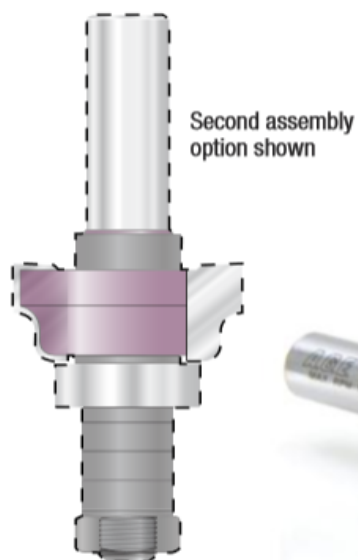

Edge of Arlington Saw & Tool, Inc.

124 South Collins
Arlington, TX 76010
Phone: 817-461-7171 • Fax: 817-795-6651
Toll Free: 888-461-7171
Email: info@eoasaw.com
Website: www.eoasaw.com

Item #MD372, Amana Pro-Series Reversible Window Sash Router Bit

\$122.93

Thank you for shopping with us!

This reversible assembly is designed to cut window sash and glass door parts, including rails, stiles, mullions, and muntins, on stock between 1 1/8" and 1 3/4" thick. 2-Flute 1-Piece Pro-Series Carbide-Tipped

SPECIFICATIONS

Manufacturer	Amana Tool
Diameter	1 3/8 in
Cut Height, Length, or Width	1 13/16 in
Bearing(s)	47708, Amana Tool Steel Ball Bearing Guide 7/8 Overall Dia x 5/16 Inner Dia x 9/32 Height
Flute	2
Overall Length	3 3/4 in
Radius	1/8 in
Shank	1/2 in