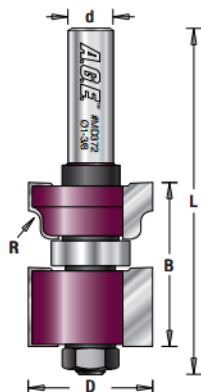

Edge of Arlington Saw & Tool, Inc.

124 South Collins
Arlington, TX 76010
Phone: 817-461-7171 • Fax: 817-795-6651
Toll Free: 888-461-7171
Email: info@eoasaw.com
Website: www.eoasaw.com

Item #MD372, Amana Pro-Series Reversible Window Sash Router Bit

\$122.93

Thank you for shopping with us!

This reversible assembly is designed to cut window sash and glass door parts, including rails, stiles, mullions, and muntins, on stock between 1 1/8" and 1 3/4" thick. 2-Flute 1-Piece Pro-Series Carbide-Tipped

SPECIFICATIONS

Manufacturer	Amana Tool
Diameter	1 3/8 in
Cut Height, Length, or Width	1 13/16 in
Bearing(s)	47708, Amana Tool Steel Ball Bearing Guide 7/8 Overall Dia x 5/16 Inner Dia x 9/32 Height
Flute	2
Overall Length	3 3/4 in
Radius	1/8 in
Shank	1/2 in