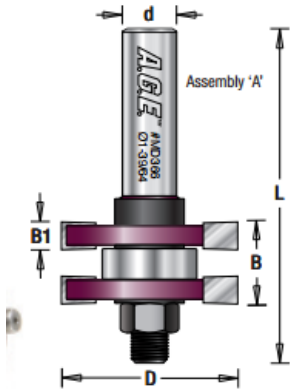

### Item #MD366, Amana Pro-Series Tongue & Groove Assembly \$53.10

Thank you for shopping with us!

Cut perfectly fitted tongue and groove joints on stock between 5/8" and 3/4" thick with a table-mounted router and this assembly. 2-Flute Pro-Series Carbide-Tipped

#### SPECIFICATIONS

<b>Manufacturer</b>	Amana Tool
<b>Diameter</b>	1 39/64 in
<b>B1</b>	1/4 in
<b>Cut Height, Length, or Width</b>	3/4 in
<b>Overall Length</b>	3 in
<b>Shank</b>	1/2 in
<b>T&amp;G Material Thickness Range</b>	5/8 - 3/4 in