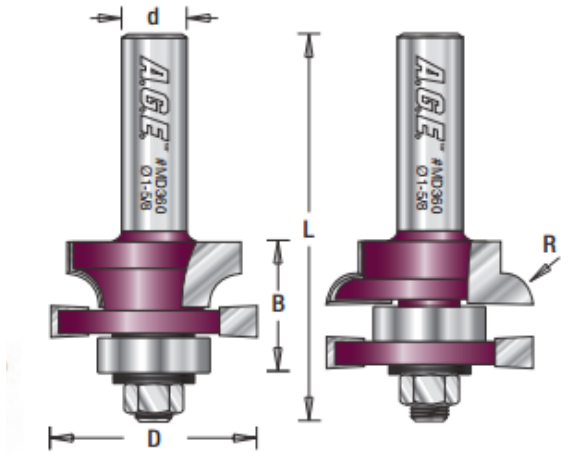

### Item #MD360, Amana Pro-Series Concave Stile & Rail Set Router Bit \$92.03

Thank you for shopping with us!

Our rail and stile sets give you two complete bits: one for the rail cuts, one for the stiles. Make cabinet doors and all varieties of frame-and-panel assemblies for furniture and architectural applications. 2-Flute Pro-Series Carbide-Tipped

#### SPECIFICATIONS

|                                     |   |
|-------------------------------------|---|
| <b>Manufacturer</b>                 | Amana Tool  |
| <b>Diameter</b>                     | 1 5/8 in  |
| <b>Cut Height, Length, or Width</b> | 1 in  |
| <b>Bearing(s)</b>                   | 47708, Amana Tool Steel Ball Bearing Guide 7/8 Overall Dia x 5/16 Inner Dia x 9/32 Height |
| <b>Flute</b>                        | 2   |
| <b>Overall Length</b>               | 2 29/32 in  |
| <b>Radius</b>                       | 1/4 in  |
| <b>Shank</b>                        | 1/2 in  |