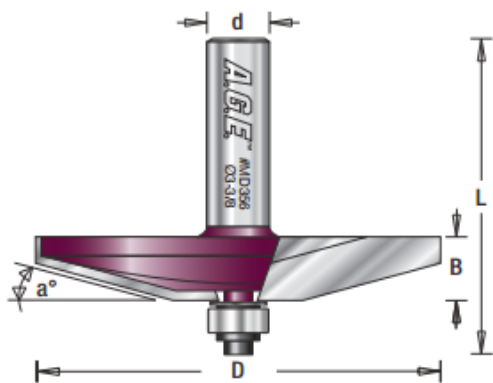

### Item #MD356, Amana Pro-Series Provisional Raised Panel Router Bit \$83.03

Thank you for shopping with us!  
Create raised panels for cabinet doors, frame-and-panel furniture, and architectural paneling with these provisional raised panel bits. 2-Flute Pro-Series Carbide-Tipped

## SPECIFICATIONS

<b>Cut Height, Length, or Width</b>	1/2 in
<b>Manufacturer</b>	Amana Tool
<b>Overall Length</b>	2 7/16 in
<b>Shank</b>	1/2 in
<b>Angle</b>	15 deg