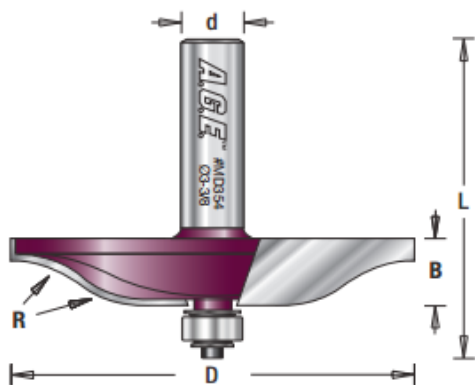

Edge of Arlington Saw & Tool, Inc.

124 South Collins
Arlington, TX 76010
Phone: 817-461-7171 • Fax: 817-795-6651
Toll Free: 888-461-7171
Email: info@eoasaw.com
Website: www.eoasaw.com

Item #MD354, Amana Pro-Series Ogee Raised Panel Router Bit \$81.60

Thank you for shopping with us!
Create raised panels for cabinet doors, frame-and-panel furniture, and architectural paneling with these ogee raised panel bits. 2-Flute Pro-Series Carbide-Tipped

SPECIFICATIONS

Manufacturer	Amana Tool
Diameter	3 1/2 in
Cut Height, Length, or Width	1/2 in
Overall Length	2 7/16 in
Radius	7/8 in
Shank	1/2 in