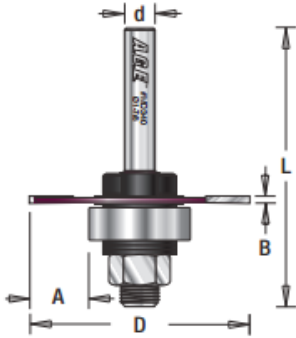

### Item #MD344, Amana Pro-Series Slotting Cutter Assemblies \$21.00

Thank you for shopping with us!

Groove edges for T-moldings, splines, biscuits, and other purposes. Route tongue-and-groove joinery. 3-wing cutters provide an excellent cut finish.

3-Wing  
Pro-Series Carbide-Tipped

Cutter top view

## SPECIFICATIONS

<b>Manufacturer</b>	Amana Tool
<b>Diameter</b>	1 7/8 in
<b>Cut Depth</b>	1/2 in
<b>Cut Height, Length, or Width</b>	1/4 in
<b>Overall Length</b>	2 5/16 in
<b>Shank</b>	1/4 in
<b>Wings</b>	3-wing