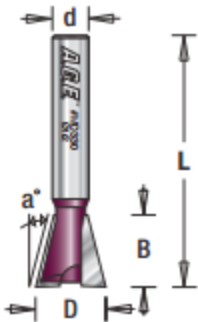

Edge of Arlington Saw & Tool, Inc.

124 South Collins
Arlington, TX 76010
Phone: 817-461-7171 • Fax: 817-795-6651
Toll Free: 888-461-7171
Email: info@eoasaw.com
Website: www.eoasaw.com

Item #MD330, Amana Pro-Series Dovetail Router Bit

\$14.14

Thank you for shopping with us!

The dovetail joint is the strongest construction method for drawers, boxes, chests, and fine casework. Cut butterfly keys, splines, and inlays. 2-Flute Pro-Series Carbide-Tipped

SPECIFICATIONS

Manufacturer	Amana Tool
Diameter	1/2 in
Cut Height, Length, or Width	1/2 in
Overall Length	1 3/4 in
Shank	1/4 in
Angle	14 deg