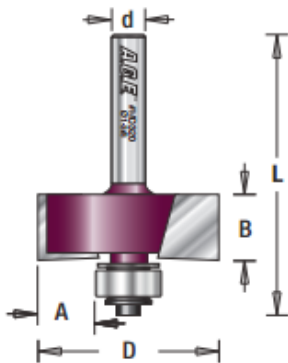

### Item #MD322, Amana Pro-Series Multi-Rabbit Router Bits \$31.35

Thank you for shopping with us!

The multi-rabbit bit steps in 1/16" increments from a 5/16" cut width to 1/2", simply by switching ball bearing guides. Four different bearings are provided (1/2", 7/16", 3/8", 5/16"). Depth of cut capacity of 1/2". 2-Flute Pro-Series Carbide-Tipped

#### SPECIFICATIONS

<b>Manufacturer</b>	Amana Tool
<b>Diameter</b>	1 3/8 in
<b>Cut Height, Length, or Width</b>	1/2 in
<b>Bearing(s)</b>	5/16 in use 47720, 3/8 in use 47718, 7/16 in use 47706, 1/2 in use 47702
<b>Flute</b>	2
<b>Overall Length</b>	2 3/8 in
<b>Shank</b>	1/4 in
<b>Steps</b>	5/16, 3/8, 7/16, 1/2 in