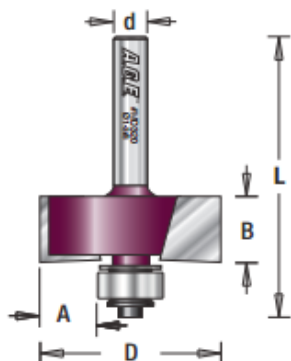

### Item #MD320, Amana Pro-Series Multi-Rabbit Router Bits \$31.35

Thank you for shopping with us!

The multi-rabbit bit steps in 1/16" increments from a 5/16" cut width to 1/2", simply by switching ball bearing guides. Four different bearings are provided (1/2", 7/16", 3/8", 5/16"). Depth of cut capacity of 1/2". 2-Flute Pro-Series Carbide-Tipped

#### SPECIFICATIONS

<b>Manufacturer</b>	Amana Tool
<b>Diameter</b>	1 3/8 in
<b>Cut Height, Length, or Width</b>	1/2 in
<b>Bearing(s)</b>	5/16 in use 47720, 3/8 in use 47718, 7/16 in use 47706, 1/2 in use 47702
<b>Flute</b>	2
<b>Overall Length</b>	2 1/8 in
<b>Shank</b>	1/4 in
<b>Steps</b>	5/16, 3/8, 7/16, 1/2 in