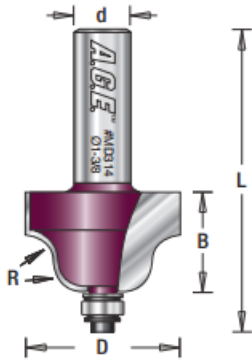

### Item #MD311, Amana Pro-Series Roman Ogee Router Bits \$31.24

Thank you for shopping with us!

The Roman ogee bit, which has a convex curve coming off the bearing, produces the reverse of the ogee. The curve starts at the top as a concave, and fairs down into a convex curve.

2-Flute  
Pro-Series Carbide-Tipped

## SPECIFICATIONS

<b>Manufacturer</b>	Amana Tool
<b>Diameter</b>	1 in
<b>Bearing(s)</b>	47701, Amana Tool 1/4 ID x 1/2 OD x .186 Thick Steel Ball Bearing Guide
<b>Cut Height, Length, or Width</b>	5/8 in
<b>Flute</b>	2
<b>Overall Length</b>	2 1/2 in
<b>Radius</b>	5/32 in
<b>Shank</b>	1/2 in