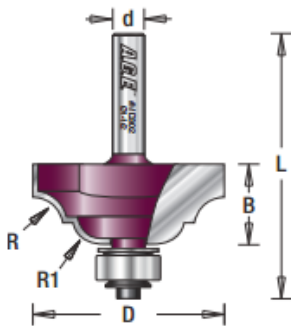

### Item #MD302, Amana Pro-Series Classical Bead & Cove Router Bits \$49.61

Thank you for shopping with us!

These classical bead and cove bits combine the two basic forms, which are separated by a fillet to create beautiful trim or edge detail. 2-Flute Pro-Series Carbide-Tipped

#### SPECIFICATIONS

<b>Manufacturer</b>	Amana Tool
<b>Diameter</b>	1 1/2 in
<b>Bearing(s)</b>	47706, Amana Tool 3/16 ID x 1/2 OD x .195 Thick Steel Ball Bearing Guide
<b>Cut Height, Length, or Width</b>	5/8 in
<b>Flute</b>	2
<b>Overall Length</b>	2 1/8 in
<b>Radius</b>	15/64 in
<b>R1/Radius</b>	7/32 in
<b>Shank</b>	1/4 in