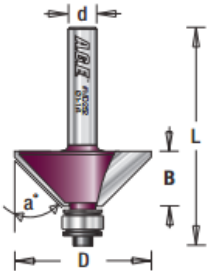

### Item #MD258, Amana Pro-Series Chamfer Router Bits

**\$28.65**

Thank you for shopping with us! Chamfer or bevel edges for decorative effect or to form edge miter joints. Produce crisp, uniform edges at accurate angles to make 4-, 6-, 8-, 12-, and 16-sided boxes. Pro-Series Carbide-Tipped 2 flute

## SPECIFICATIONS

<b>Manufacturer</b>	Amana Tool
<b>Diameter</b>	1 1/4 in
<b>Bearing(s)</b>	47706, Amana Tool 3/16 ID x 1/2 OD x .195 Thick Steel Ball Bearing Guide
<b>Cut Height, Length, or Width</b>	15/16 in
<b>Flute</b>	2
<b>Overall Length</b>	2 7/8 in
<b>Shank</b>	1/2 in
<b>Angle</b>	22 1/2 in