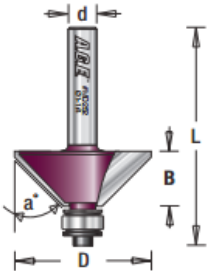

### Item #MD254, Amana Pro-Series Chamfer Router Bits

**\$23.51**

Thank you for shopping with us!

Chamfer or bevel edges for decorative effect or to form edge miter joints. Produce crisp, uniform edges at accurate angles to make 4-, 6-, 8-, 12-, and 16-sided boxes.

Pro-Series Carbide-Tipped  
2 flute

## SPECIFICATIONS

<b>Manufacturer</b>	Amana Tool
<b>Diameter</b>	1 1/4 in
<b>Bearing(s)</b>	47701, Amana Tool 1/4 ID x 1/2 OD x .186 Thick Steel Ball Bearing Guide
<b>Cut Height, Length, or Width</b>	17/32 in
<b>Flute</b>	2
<b>Overall Length</b>	2 3/8 in
<b>Shank</b>	1/2 in
<b>Angle</b>	45 deg