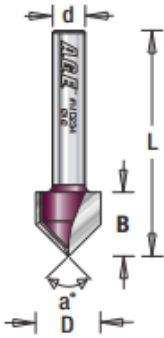

### Item #MD230, Amana Pro-Series V Groove Router Bits \$22.73

Thank you for shopping with us! Cut decorative V grooves and lettering on signs with these V Groove router bits. Use with an edge guide to chamfer and bevel edges. 2-Flute Pro-Series Carbide-Tipped

#### SPECIFICATIONS

<b>Manufacturer</b>	Amana Tool
<b>Diameter</b>	1/2 in
<b>Cut Height, Length, or Width</b>	5/8 in
<b>Overall Length</b>	1 3/4 in
<b>Shank</b>	1/4 in
<b>Angle</b>	60 deg