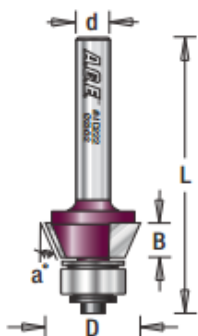

### Item #MD224, Amana Pro-Series Bevel Trim Router Bits \$19.91

Thank you for shopping with us!

Steel bodied router for bevel trimming with a standard router. The solid construction reduces vibration for the smoothest possible cut with a two-flute bit.

Pro-Series Carbide-Tipped

## SPECIFICATIONS

<b>Manufacturer</b>	Amana Tool
<b>Diameter</b>	1 1/16 in
<b>Bearing(s)</b>	47706, Amana Tool 3/16 ID x 1/2 OD x .195 Thick Steel Ball Bearing Guide
<b>Cut Height, Length, or Width</b>	9/32 in
<b>Flute</b>	2
<b>Overall Length</b>	2 in
<b>Shank</b>	1/4 in
<b>Angle</b>	45 deg