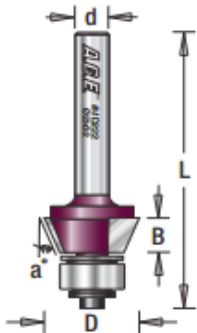

### Item #MD222, Amana Pro-Series Bevel Trim Router Bits \$15.86

Thank you for shopping with us!

Steel bodied router for bevel trimming with a standard router. The solid construction reduces vibration for the smoothest possible cut with a two-flute bit.

Pro-Series Carbide-Tipped

## SPECIFICATIONS

<b>Manufacturer</b>	Amana Tool
<b>Diameter</b>	23/32 in
<b>Bearing(s)</b>	47706, Amana Tool 3/16 ID x 1/2 OD x .195 Thick Steel Ball Bearing Guide
<b>Cut Height, Length, or Width</b>	1/4 in
<b>Flute</b>	2
<b>Overall Length</b>	2 5/64 in
<b>Shank</b>	1/4 in
<b>Angle</b>	25 deg