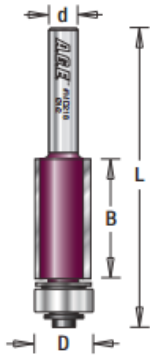

### Item #MD208, Amana Pro-Series Flush Trim Router Bits - 2-Flute \$12.56

Thank you for shopping with us! 2-Flute Pro-Series Carbide-Tipped

#### SPECIFICATIONS

<b>Manufacturer</b>	Amana Tool
<b>Diameter</b>	1/2 in
<b>Bearing(s)</b>	47706, Amana Tool 3/16 ID x 1/2 OD x .195 Thick Steel Ball Bearing Guide
<b>Cut Height, Length, or Width</b>	1/2 in
<b>Flute</b>	2
<b>Overall Length</b>	2 1/4 in
<b>Shank</b>	1/4 in