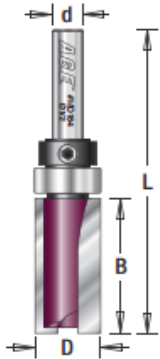

Edge of Arlington Saw & Tool, Inc.

124 South Collins
Arlington, TX 76010
Phone: 817-461-7171 • Fax: 817-795-6651
Toll Free: 888-461-7171
Email: info@eoasaw.com
Website: www.eoasaw.com

Item #MD190, Amana Pro-Series Flush Trim Plunge Router Bits - 2-Flute

\$25.84

Thank you for shopping with us! Two-flute is a good general-purpose choice, providing fast cuts and good finishes. 2-Flute Pro-Series Carbide-Tipped

SPECIFICATIONS

Manufacturer	Amana Tool
Diameter	3/4 in
Cut Height, Length, or Width	1 in
Bearing(s)	47714, Amana Tool 1/4 ID x 3/4 OD x .280 Thick Steel Ball Bearing Guide
Flute	2
Overall Length	2 1/2 in
Shank	1/4 in