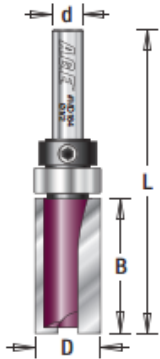

Edge of Arlington Saw & Tool, Inc.

124 South Collins
Arlington, TX 76010
Phone: 817-461-7171 • Fax: 817-795-6651
Toll Free: 888-461-7171
Email: info@eoasaw.com
Website: www.eoasaw.com

Item #MD188, Amana Pro-Series Flush Trim Plunge Router Bits - 2-Flute

\$23.81

Thank you for shopping with us!. Two-flute is a good general-purpose choice, providing fast cuts and good finishes. 2-Flute Pro-Series Carbide-Tipped

SPECIFICATIONS

Manufacturer	Amana Tool
Diameter	5/8 in
Cut Height, Length, or Width	1 in
Bearing(s)	47712, Amana Tool 1/4 ID x 5/8 OD x .195 Thick Steel Ball Bearing Guide
Flute	2
Overall Length	2 3/4 in
Shank	1/4 in