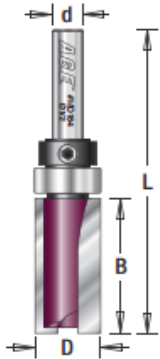

Edge of Arlington Saw & Tool, Inc.

124 South Collins
Arlington, TX 76010
Phone: 817-461-7171 • Fax: 817-795-6651
Toll Free: 888-461-7171
Email: info@eoasaw.com
Website: www.eoasaw.com

Item #MD186, Amana Pro-Series Flush Trim Plunge Router Bits - 2-Flute \$27.19

Thank you for shopping with us!

Two-flute is a good general-purpose choice, providing fast cuts and good finishes.

2-Flute
Pro-Series Carbide-Tipped

SPECIFICATIONS

Manufacturer	Amana Tool
Diameter	1/2 in
Cut Height, Length, or Width	1 1/4 in
Bearing(s)	47701, Amana Tool 1/4 ID x 1/2 OD x .186 Thick Steel Ball Bearing Guide
Flute	2
Overall Length	2 3/4 in
Shank	1/4 in