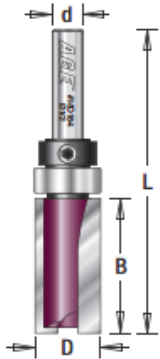

### Item #MD186, Amana Pro-Series Flush Trim Plunge Router Bits - 2-Flute

**\$28.80**

Thank you for shopping with us!

Two-flute is a good general-purpose choice, providing fast cuts and good finishes.

2-Flute  
Pro-Series Carbide-Tipped

## SPECIFICATIONS

<b>Manufacturer</b>	Amana Tool
<b>Diameter</b>	1/2 in
<b>Cut Height, Length, or Width</b>	1 1/4 in
<b>Bearing(s)</b>	47701, Amana Tool 1/4 ID x 1/2 OD x .186 Thick Steel Ball Bearing Guide
<b>Flute</b>	2
<b>Overall Length</b>	2 3/4 in
<b>Shank</b>	1/4 in