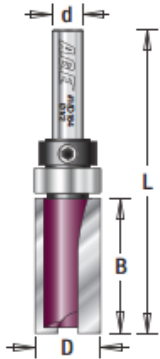

Edge of Arlington Saw & Tool, Inc.

124 South Collins
Arlington, TX 76010
Phone: 817-461-7171 • Fax: 817-795-6651
Toll Free: 888-461-7171
Email: info@eoasaw.com
Website: www.eoasaw.com

Item #MD184, Amana Pro-Series Flush Trim Plunge Router Bits - 2-Flute

\$20.29

Thank you for shopping with us!

Two-flute is a good general-purpose choice, providing fast cuts and good finishes.

2-Flute
Pro-Series Carbide-Tipped

SPECIFICATIONS

Manufacturer	Amana Tool
Diameter	1/2 in
Cut Height, Length, or Width	1 in
Bearing(s)	47701, Amana Tool 1/4 ID x 1/2 OD x .186 Thick Steel Ball Bearing Guide
Flute	2
Overall Length	2 1/2 in
Shank	1/4 in