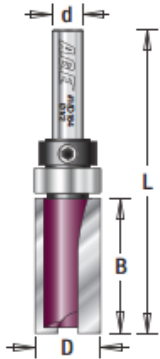

Edge of Arlington Saw & Tool, Inc.

124 South Collins
Arlington, TX 76010
Phone: 817-461-7171 • Fax: 817-795-6651
Toll Free: 888-461-7171
Email: info@eoasaw.com
Website: www.eoasaw.com

Item #MD181, Amana Pro-Series Flush Trim Plunge Router Bits - 2-Flute

\$21.38

Thank you for shopping with us!

Two-flute is a good general-purpose choice, providing fast cuts and good finishes.

2-Flute
Pro-Series Carbide-Tipped

SPECIFICATIONS

Manufacturer	Amana Tool
Diameter	1/2 in
Cut Height, Length, or Width	1/2 in
Bearing(s)	47701, Amana Tool 1/4 ID x 1/2 OD x .186 Thick Steel Ball Bearing Guide
Flute	2
Overall Length	2 1/8 in
Shank	1/4 in