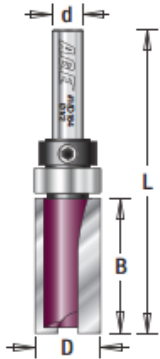

### Item #MD180, Amana Pro-Series Flush Trim Plunge Router Bits - 2-Flute

**\$22.39**

Thank you for shopping with us!

Two-flute is a good general-purpose choice, providing fast cuts and good finishes.

2-Flute  
Pro-Series Carbide-Tipped

## SPECIFICATIONS

<b>Manufacturer</b>	Amana Tool
<b>Diameter</b>	1/2 in
<b>Cut Height, Length, or Width</b>	3/8 in
<b>Bearing(s)</b>	47701, Amana Tool 1/4 ID x 1/2 OD x .186 Thick Steel Ball Bearing Guide
<b>Flute</b>	2
<b>Overall Length</b>	2 1/4 in
<b>Shank</b>	1/4 in