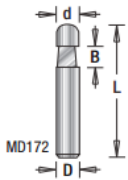

### Item #MD172, Amana Pro-Series Flush/7° Bevel Trim Router Bits With Pilot - Solid Carbide

**\$12.30**

Thank you for shopping with us! The ideal laminate trimming router bit for high volume production. Solid carbide and integral pilot (no bearing to maintain) extends tool life while the slim configuration reduces vibration. 1-Flute Pro-Series Solid Carbide

#### SPECIFICATIONS

<b>Manufacturer</b>	Amana Tool
<b>Diameter</b>	1/4 in
<b>Cut Height, Length, or Width</b>	1/4 in
<b>Flute</b>	1
<b>Overall Length</b>	1 1/2 in
<b>Shank</b>	1/4 in
<b>Type</b>	7 deg Bevel