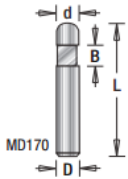

### Item #MD172, Amana Pro-Series Flush/7° Bevel Trim Router Bits With Pilot - Solid Carbide

**\$12.30**

Thank you for shopping with us! The ideal laminate trimming router bit for high volume production. Solid carbide and integral pilot (no bearing to maintain) extends tool life while the slim configuration reduces vibration. 1-Flute Pro-Series Solid Carbide

#### SPECIFICATIONS

<b>Manufacturer</b>	Amana Tool
<b>Diameter</b>	1/4 in
<b>Cut Height, Length, or Width</b>	1/4 in
<b>Flute</b>	1
<b>Overall Length</b>	1 1/2 in
<b>Shank</b>	1/4 in
<b>Type</b>	7 deg Bevel