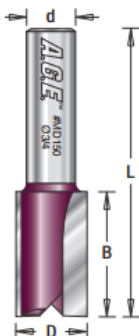

### Item #MD154, Amana Pro-Series Straight Plunge Router Bits - 1/2" Shank, 2-Flute \$21.15

Thank you for shopping with us!

Use a two-flute bit where fine finish is paramount. Two flutes balance the bit, eliminating vibration that degrades the cut finish. Two cuts per revolution yield a smooth surface, but feed rate is slightly reduced.

1/2" shank. Carbide-tipped.

#### SPECIFICATIONS

<b>Manufacturer</b>	Amana Tool
<b>Diameter</b>	1 in
<b>Cut Height, Length, or Width</b>	1 1/4 in
<b>Flute</b>	2
<b>Overall Length</b>	2 7/8 in
<b>Shank</b>	1/2 in