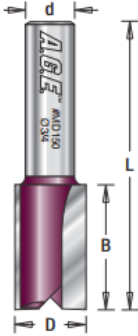

### Item #MD152, Amana Pro-Series Straight Plunge Router Bits - 1/2" Shank, 2-Flute \$18.45

Thank you for shopping with us!

Use a two-flute bit where fine finish is paramount. Two flutes balance the bit, eliminating vibration that degrades the cut finish. Two cuts per revolution yield a smooth surface, but feed rate is slightly reduced.

1/2" shank. Carbide-tipped.

#### SPECIFICATIONS

<b>Manufacturer</b>	Amana Tool
<b>Diameter</b>	7/8 in
<b>Cut Height, Length, or Width</b>	1 1/4 in
<b>Flute</b>	2
<b>Overall Length</b>	2 7/8 in
<b>Shank</b>	1/2 in